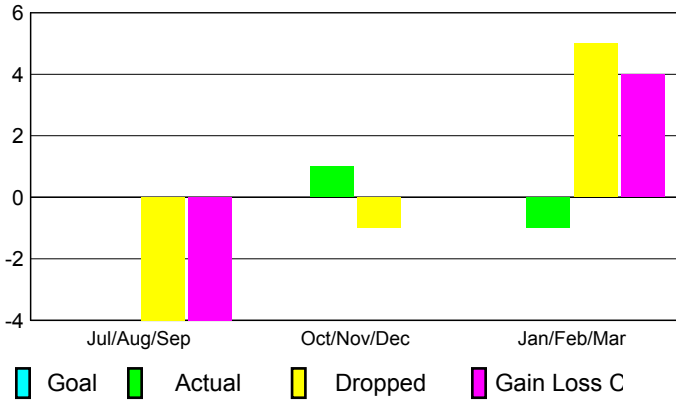

2008-2009 GMT Quarterly Report for District (or Undistricted) **District O 4**

GMT: **ORLANDO TEUBER**

Location: **ARGENTINA**

GMT CA: **3**

CLUBS

Club Results 2008-2009

Clubs 2007-2008

Month	New Club Goal	Actual New Clubs	Actual Dropped Clubs	Gain/Loss of Clubs	Gain/Loss of Clubs
Jul/Aug/Sep	0	0	-4	-4	0
Oct/Nov/Dec	0	1	-1	0	-2
Jan/Feb/Mar	0	-1	5	4	0
Totals	0	0	0	0	-2

Club Results 2008-2009

Goal, New, Dropped, Gain/Loss