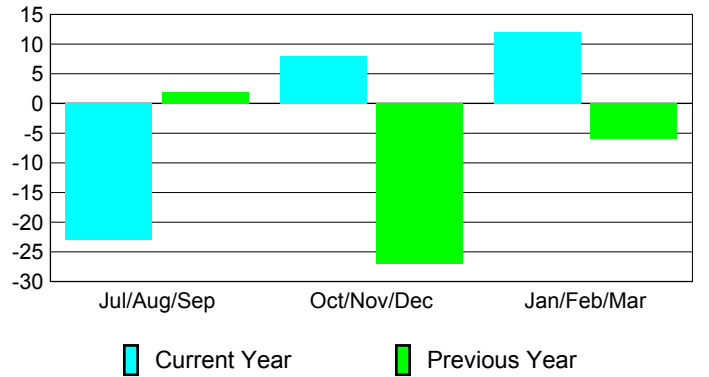

Comparison of Membership Gain/Loss

Current Year Compared to the Previous Year