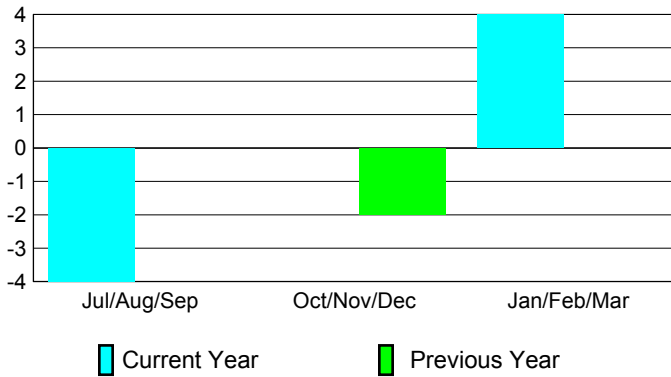

Comparison of Club Gain/Loss

Current Year Compared to the Previous Year