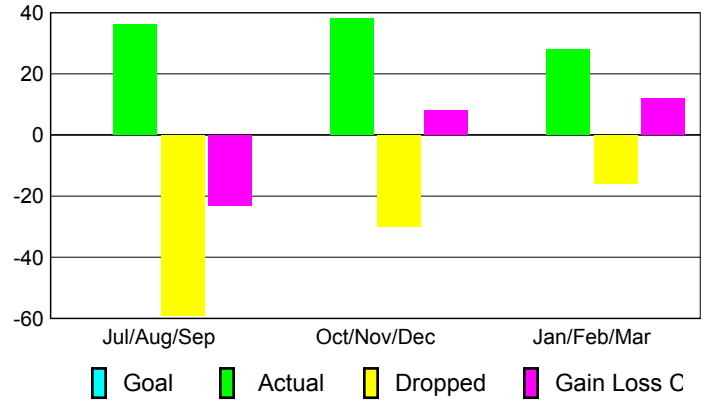

Membership Results 2008-2009

Goal, New, Dropped, Gain/Loss