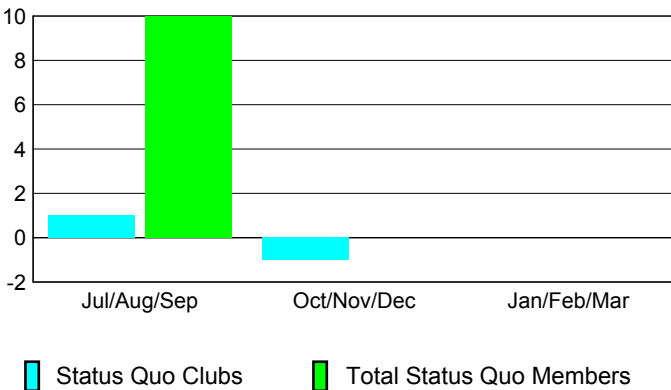

### Clubs 2007-2008

Month	New Club Goal	Actual New Clubs	Actual Dropped Clubs	Gain/Loss of Clubs	Gain/Loss of Clubs
Jul/Aug/Sep	0	0	-4	-4	0
Oct/Nov/Dec	0	1	-1	0	-2
Jan/Feb/Mar	0	-1	5	4	0
<b>Totals</b>	<b>0</b>	<b>0</b>	<b>0</b>	<b>0</b>	<b>-2</b>

### Club Results 2008-2009

Goal, New, Dropped, Gain/Loss

### Comparison of Club Gain/Loss

Current Year Compared to the Previous Year

### YTD Status Quo Clubs 2008-2009

Status Quo Clubs Compared to Status Quo Members